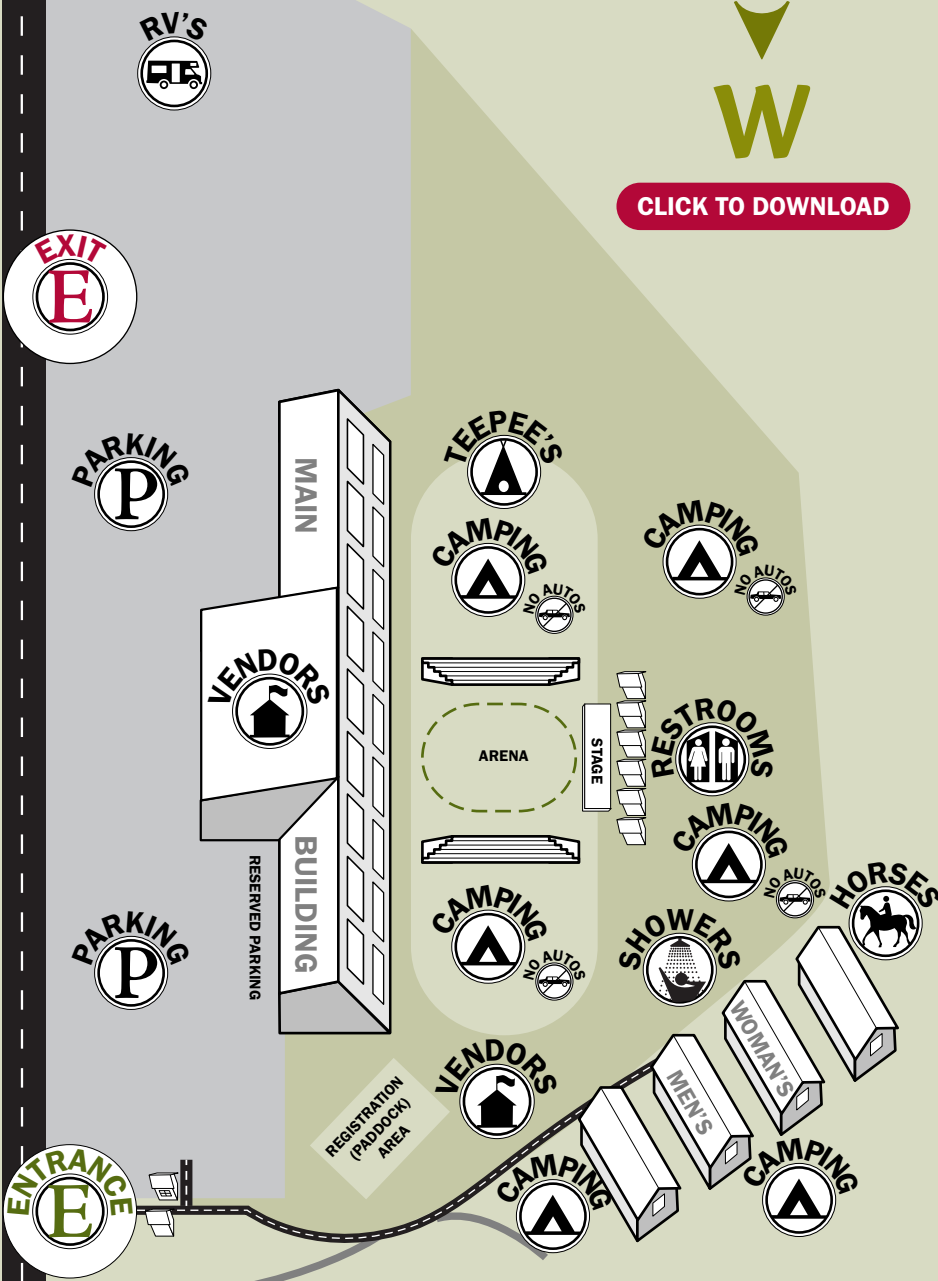

INTERSTATE - 90

RIVERBEND AVENUE

[CLICK TO DOWNLOAD](#)

EMERGENCY ROAD

SPOKANE RIVER